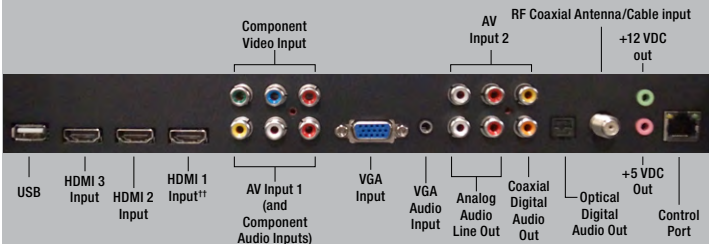

PRODUCT SPECIFICATIONS

Storm™

Outdoor Weatherproof TV

Elegantly presented performance and durability for shaded areas

Outdoor Specifications

Feature	Rating
Operating Temperature	-24°F to 122°F*
Response Time	6.5 ms
Waterproof Sealant	Non-Corrosive Triple Lock Seal
Waterproof Rating	IP66

Feature	Rating
Brightness	450 cd/m2
Viewing Angle	178° Horizontal/Vertical
Screen	Anti-Glare Safety Glass
Remote Control	Séura Waterproof Remote

Inputs/Outputs Inside Waterproof Compartment

CONNECTIONS FOR 42", 47", 55" AND 65" MODELS

**HDMI 1 supports ARC (Audio Return Channel)

CONNECTIONS FOR 84" MODEL

**HDMI 1 supports ARC (Audio Return Channel)

Electronic Specifications

TV Size	Resolution	Tuner	VIDEO							CONTROL			AUDIO				
			HDMI	YPbPr	AV	VGA	Coax	Display Port	USB	Control Port	+12 VDC Out	+5 VDC Out	VGA/PC Input	Analog Audio Line Out	Optical Digital Out	Coaxial Digital Out	Speakers
42"	1920 x 1080	ATSC	3	1	2	1	1	0	1	✓	1	1	1	2	1	1	2 x 10W
55"	1920 x 1080	ATSC	3	1	2	1	1	0	1	✓	1	1	1	2	1	1	2 x 10W
65"	3840 x 2160 [‡]	-	3	1	2	1	0	0	1	✓	1	1	1	2	1	1	2 x 10W
84"	3840 x 2160 [‡]	-	3	0	0	1	0	1	1	✓	1	1	1	1	1	1	2 x 10W

Dimensions

TV Size	Model Number	Viewable Screen Size	Total Size	Unit Depth	Weight	VESA Pattern
42"	STRM-42.3-S	36.6" w x 20.6" h	39.7" w x 23.7" h	2.7"	54 lbs	400 x 400mm
55"	STRM-55.3-S	47.6" w x 26.8" h	50.8" w x 30.0" h	2.7"	89 lbs	400 x 400mm
65"	STRM-65.3-S	55.5" w x 31.5" h	59.3" w x 34.7" h	2.7"	114 lbs	400 x 400mm
84"	STRM-84.4-S	73.25" w x 41.2" h	77.5" w x 45.7" h	2.7" (3.5" with handles)	200 lbs	600 x 400mm