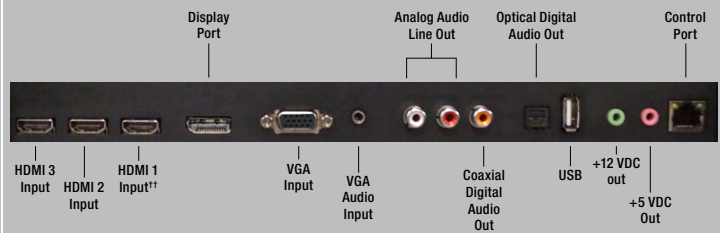

Feature	Rating
Brightness	450 cd/m2
Viewing Angle	178° Horizontal/Vertical
Screen	Anti-Glare Safety Glass
Remote Control	Séura Waterproof Remote

Inputs/Outputs Inside Waterproof Compartment

CONNECTIONS FOR 42", 47", 55" AND 65" MODELS

**HDMI 1 supports ARC (Audio Return Channel)

CONNECTIONS FOR 84" MODEL

**HDMI 1 supports ARC (Audio Return Channel)

Electronic Specifications

TV Size	Resolution	Tuner	VIDEO							CONTROL			AUDIO				
			HDMI	YPbPr	AV	VGA	Coax	Display Port	USB	Control Port	+12 VDC Out	+5 VDC Out	VGA/PC Input	Analog Audio Line Out	Optical Digital Out	Coaxial Digital Out	Speakers
42"	1920 x 1080	ATSC	3	1	2	1	1	0	1	✓	1	1	1	2	1	1	2 x 10W
55"	1920 x 1080	ATSC	3	1	2	1	1	0	1	✓	1	1	1	2	1	1	2 x 10W
65"	3840 x 2160 [‡]	-	3	1	2	1	0	0	1	✓	1	1	1	2	1	1	2 x 10W
84"	3840 x 2160 [‡]	-	3	0	0	1	0	1	1	✓	1	1	1	1	1	1	2 x 10W

Dimensions

TV Size	Model Number	Viewable Screen Size	Total Size	Unit Depth	Weight	VESA Pattern
42"	STRM-42.3-S	36.6" w x 20.6" h	39.7" w x 23.7" h	2.7"	54 lbs	400 x 400mm
55"	STRM-55.3-S	47.6" w x 26.8" h	50.8" w x 30.0" h	2.7"	89 lbs	400 x 400mm
65"	STRM-65.3-S	55.5" w x 31.5" h	59.3" w x 34.7" h	2.7"	114 lbs	400 x 400mm
84"	STRM-84.4-S	73.25" w x 41.2" h	77.5" w x 45.7" h	2.7" (3.5" with handles)	200 lbs	600 x 400mm